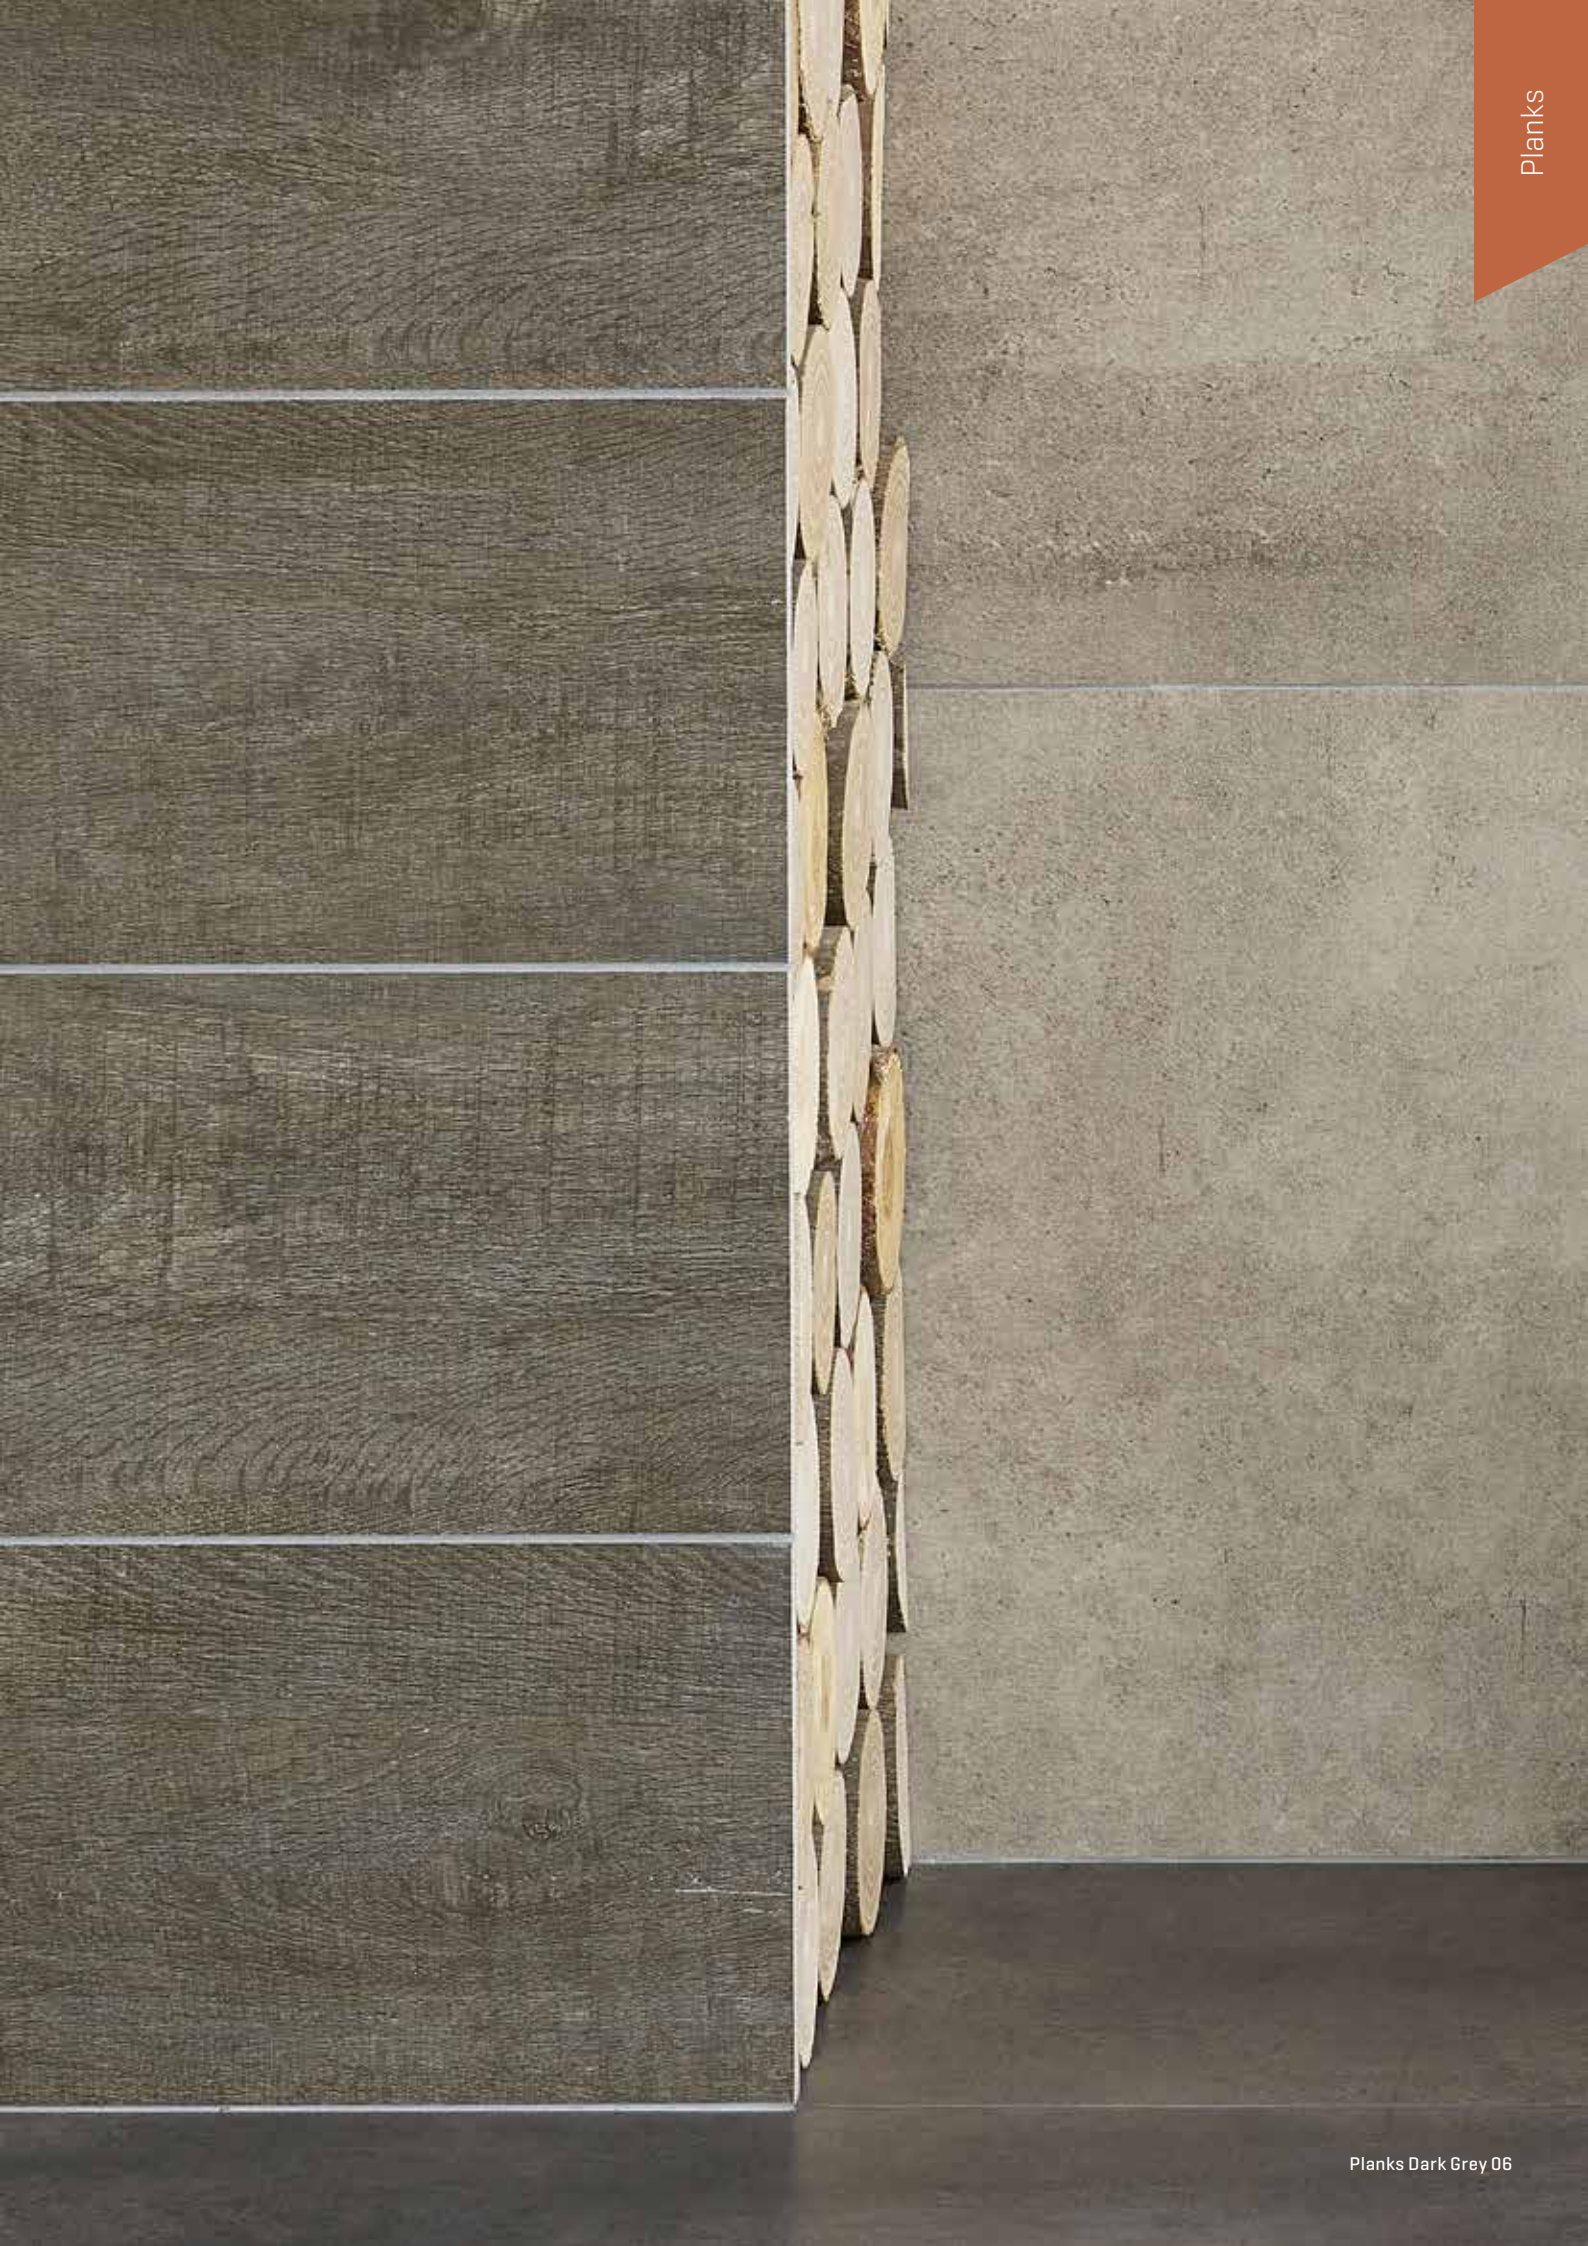

CT 209061 80x900x12mm